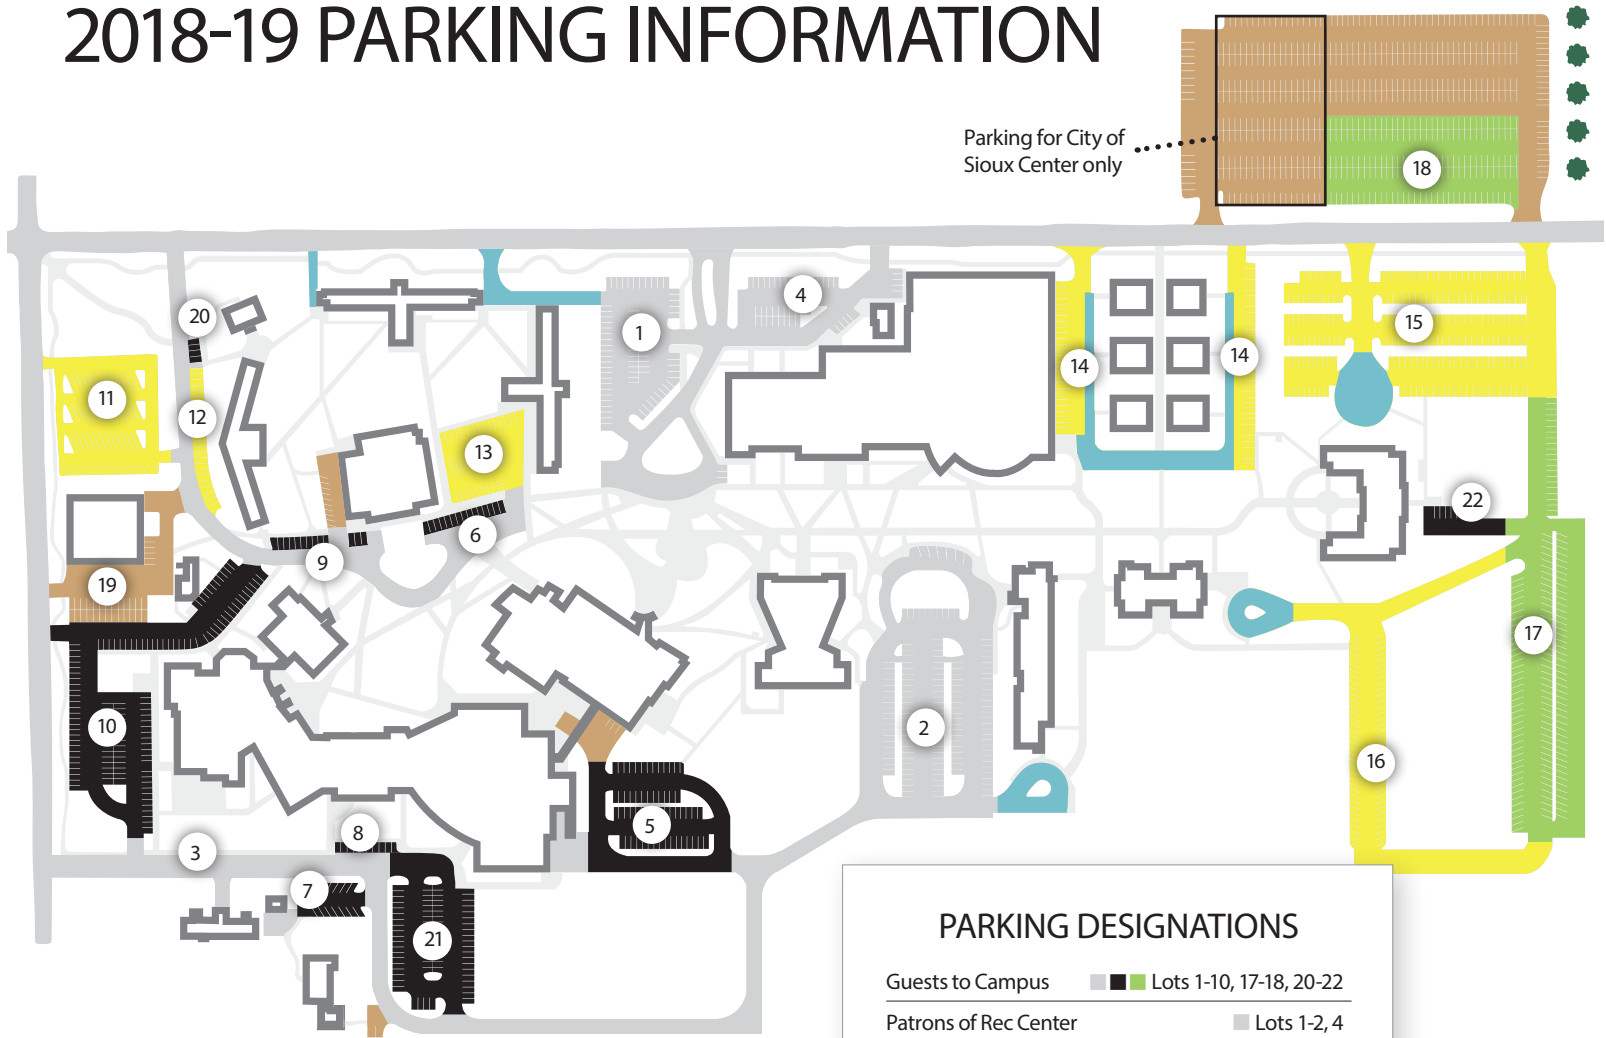

DORDT COLLEGE 2018-19 PARKING INFORMATION

Sticker color designations

Dordt College associates are given colored parking stickers to designate where they can park. Faculty and staff are given black permits, campus housing residents are given yellow permits, and commuters are given white permits.

Curb designations

The painted curbs on campus further designate restricted sections of parking. Green is for staff, blue is for handicapped, red is for motorcycles, and yellow curbs signify where parking is not allowed.

Parking lot hours

Lots 1-4: 6am–1am

Lots 5-10, 20-22: Employee parking 6am–1am;
Visitor/commuter parking 5pm–1am;
No parking 1am – 6am

Lots 11-18: 24 hours/day

Additional notes

Parking stickers go in the lower passenger side of the windshield.

Parking for City of
Sioux Center only

PARKING DESIGNATIONS

Guests to Campus	■	Lots 1-10, 17-18, 20-22
Patrons of Rec Center	■	Lots 1-2, 4
Black Permit Holders	■	Lots 1-10, 17-18, 20-22
Yellow Permit Holders	■	Lots 11-16, 17-18
White Permit Holders	■	Lots 1-4, 17-18
No parking permitted	■	Lot 19
Fire lane: 10-minute parking only, with flashers	■	