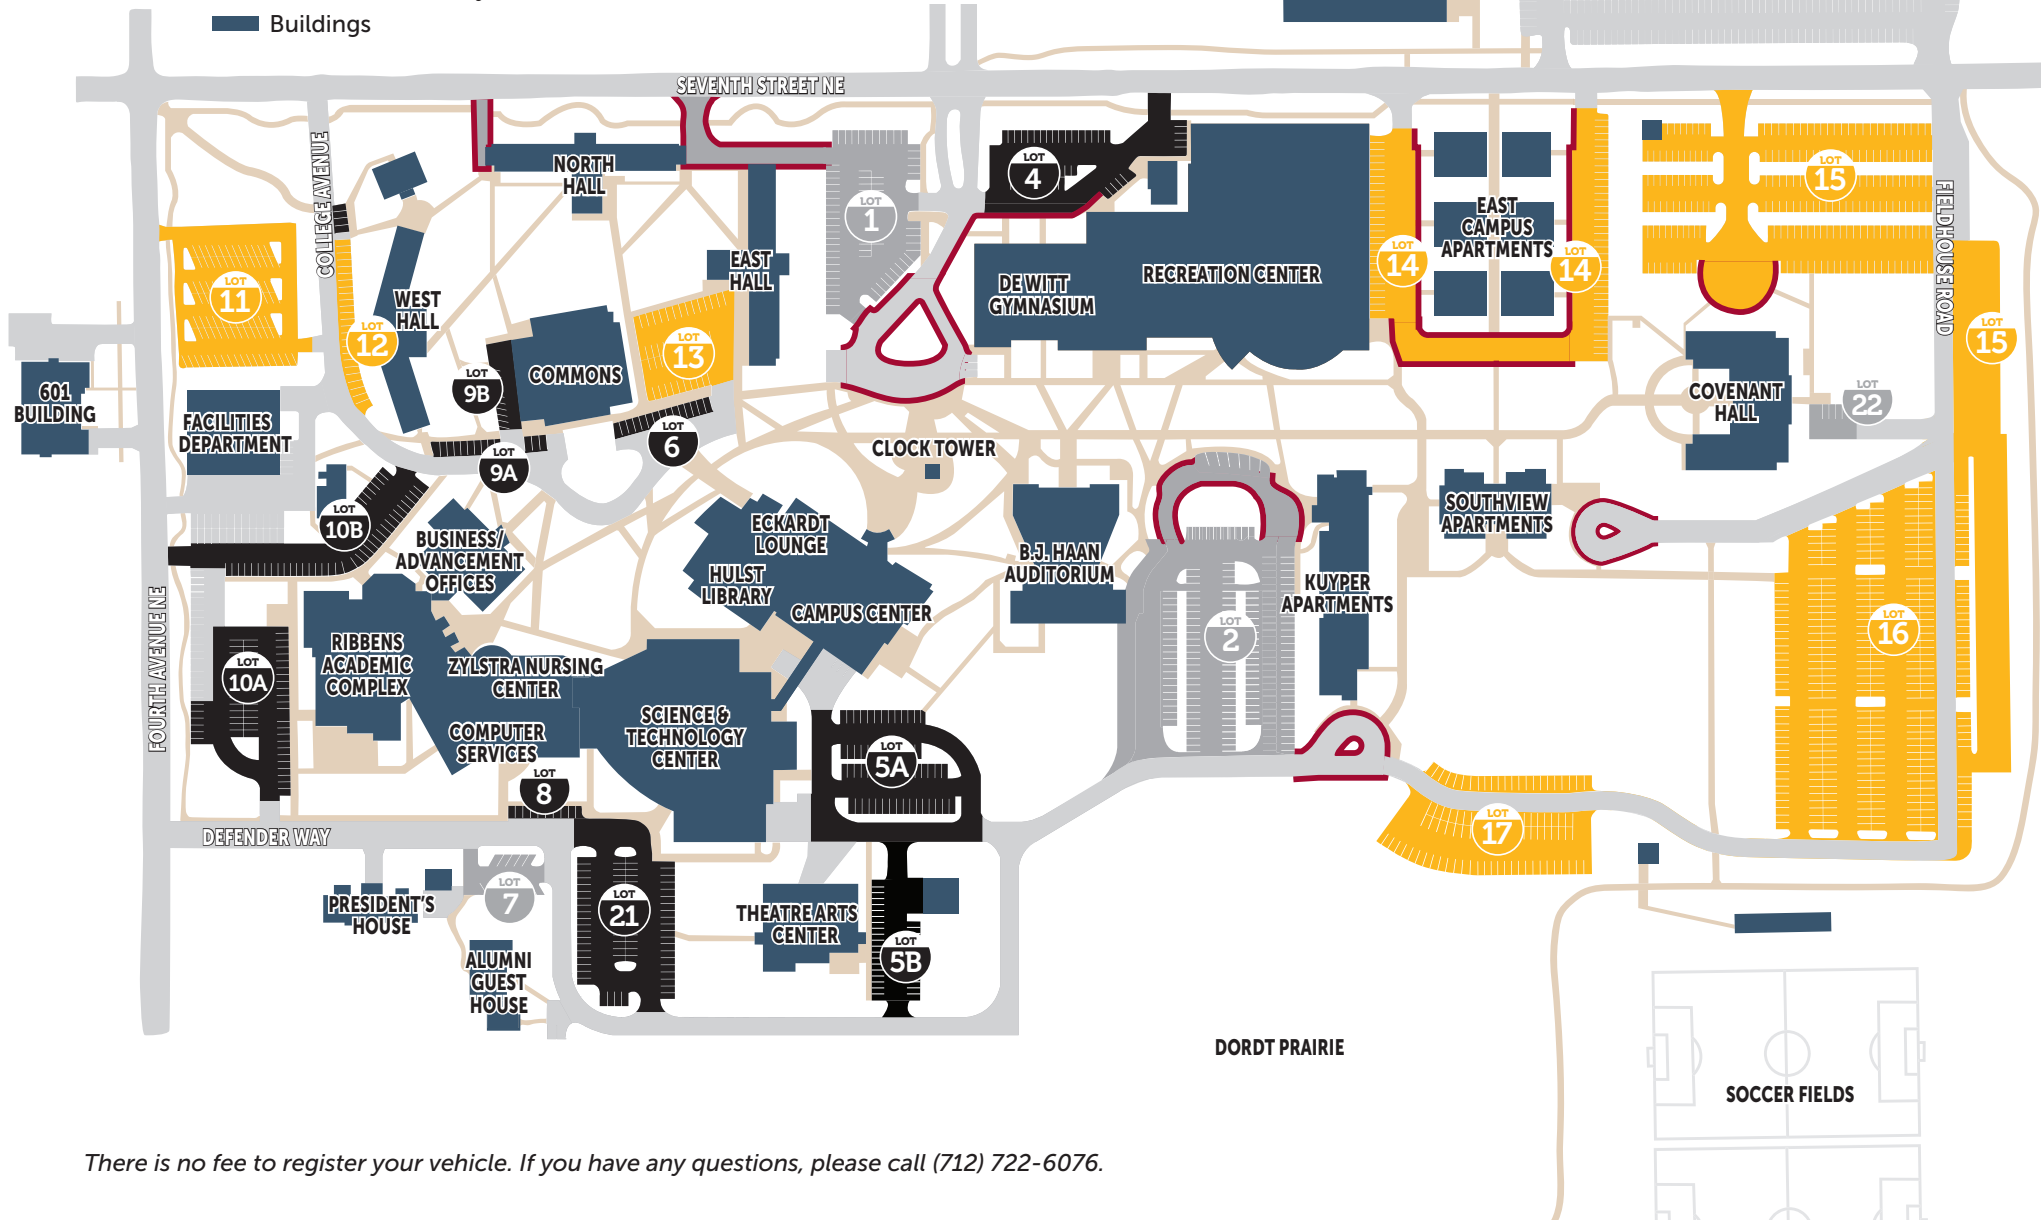

DORDT UNIVERSITY

- Motorized vehicle areas
- Guest and Recreation Center parking
— no residential students
- Employee and commuter parking
— no residential students
- Residential student parking
- No parking — fire lane/tow away zone
- Pedestrian walkways
- Buildings