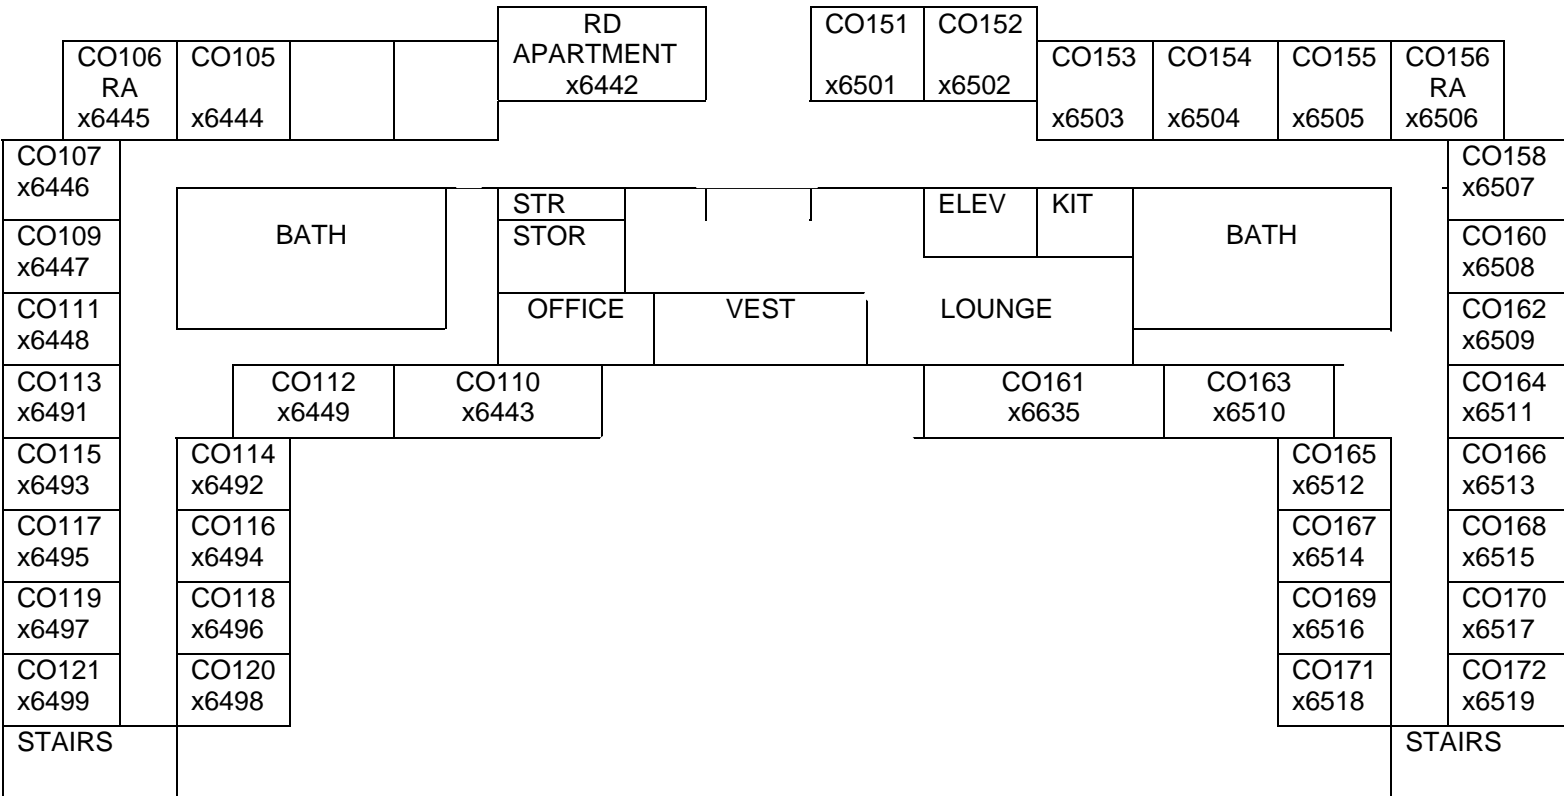

COVENANT LAYOUT – 1ST FLOOR

32 Double Rooms + 2 4-Person Rooms + 2 RA Rooms + RD Apt

NOTE --- THE TOP ROW OF ROOMS IS NOT BIGGER – JUST APPEARS THAT WAY

14 Rooms + 1 4-Person Room + 1 RA Room

1 RD Apartment

18 Rooms + 1 4-Person Room + 1 RA Room